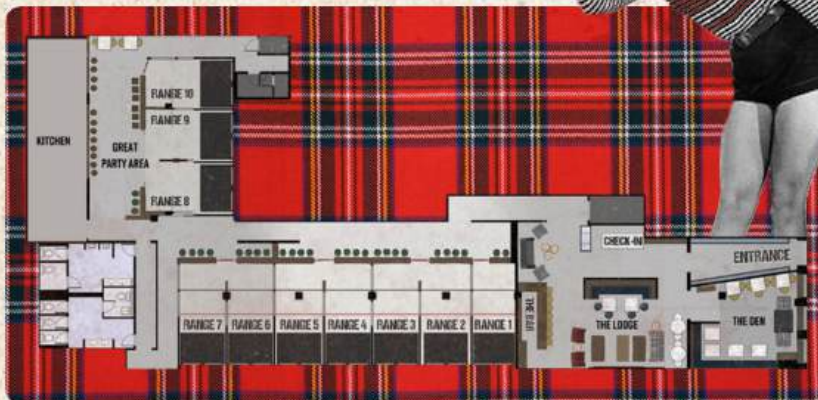

The venue is a 7,000 square foot space with TEN ranges, a charming Den for up to 30 guests, and a Lodge with fireplace for up to 50 guests.

[PHLGUESTS@KICKAXE.COM](mailto:PHLGUESTS@KICKAXE.COM) | [WWW.KICKAXE.COM](http://WWW.KICKAXE.COM)