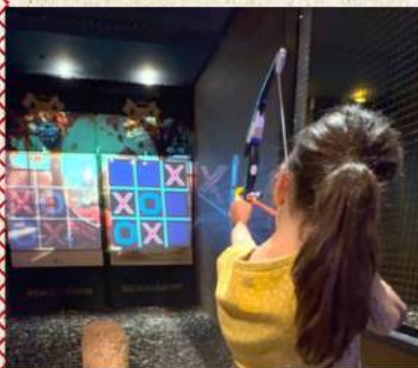

NERF Games

The perfect activity for **kid's parties, a night out with friends, corporate team bonding & more!** Choose from an array of classic & new NERF toys from blasters to archery & throw in our axe lanes with a nostalgic spin!

DCGUESTS@KICKAXE.COM | (833) 454-2529
WWW.KICKAXE.COM