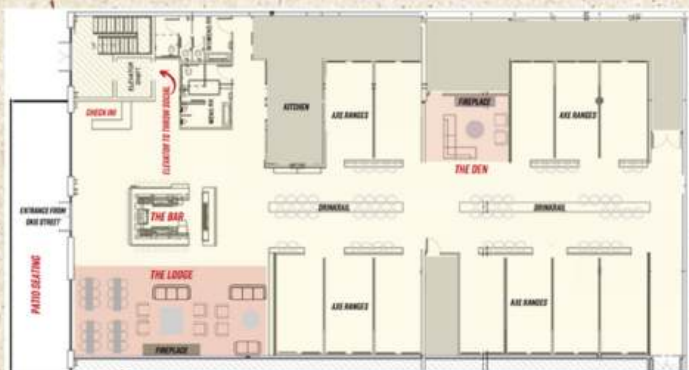

VENUE CAPACITY:

KICK AXE DC: 255 | THRoW SOCIAL (UPSTAIRS): 500