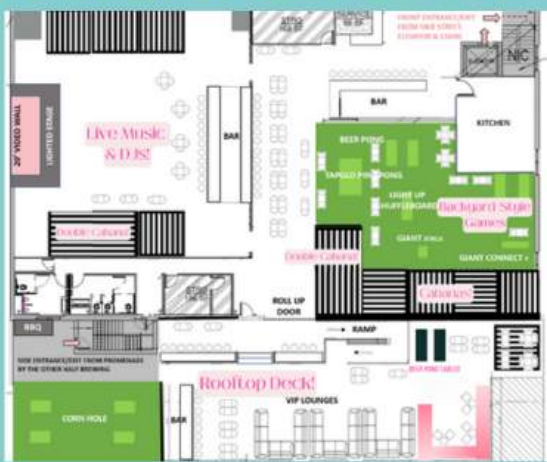

FOR MORE INFO ON THROW SOCIAL, VISIT WWW.THROWSOCIAL.COM
(LOCATED ON THE SECOND FLOOR OF KICK AXE THROWING)