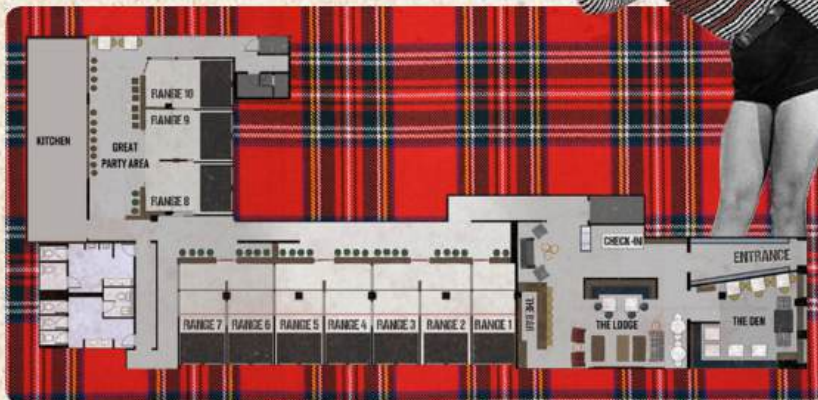

The venue is a 7,000 square foot space with TEN ranges, a charming Den for up to 30 guests, and a Lodge with fireplace for up to 50 guests.

PHLGUESTS@KICKAXE.COM | WWW.KICKAXE.COM

Throwing Packages

UP TO TEN RANGES AVAILABLE AT ONE TIME.
FOR A FULL VENUE BUY-OUT, PLEASE EMAIL FOR QUOTE!